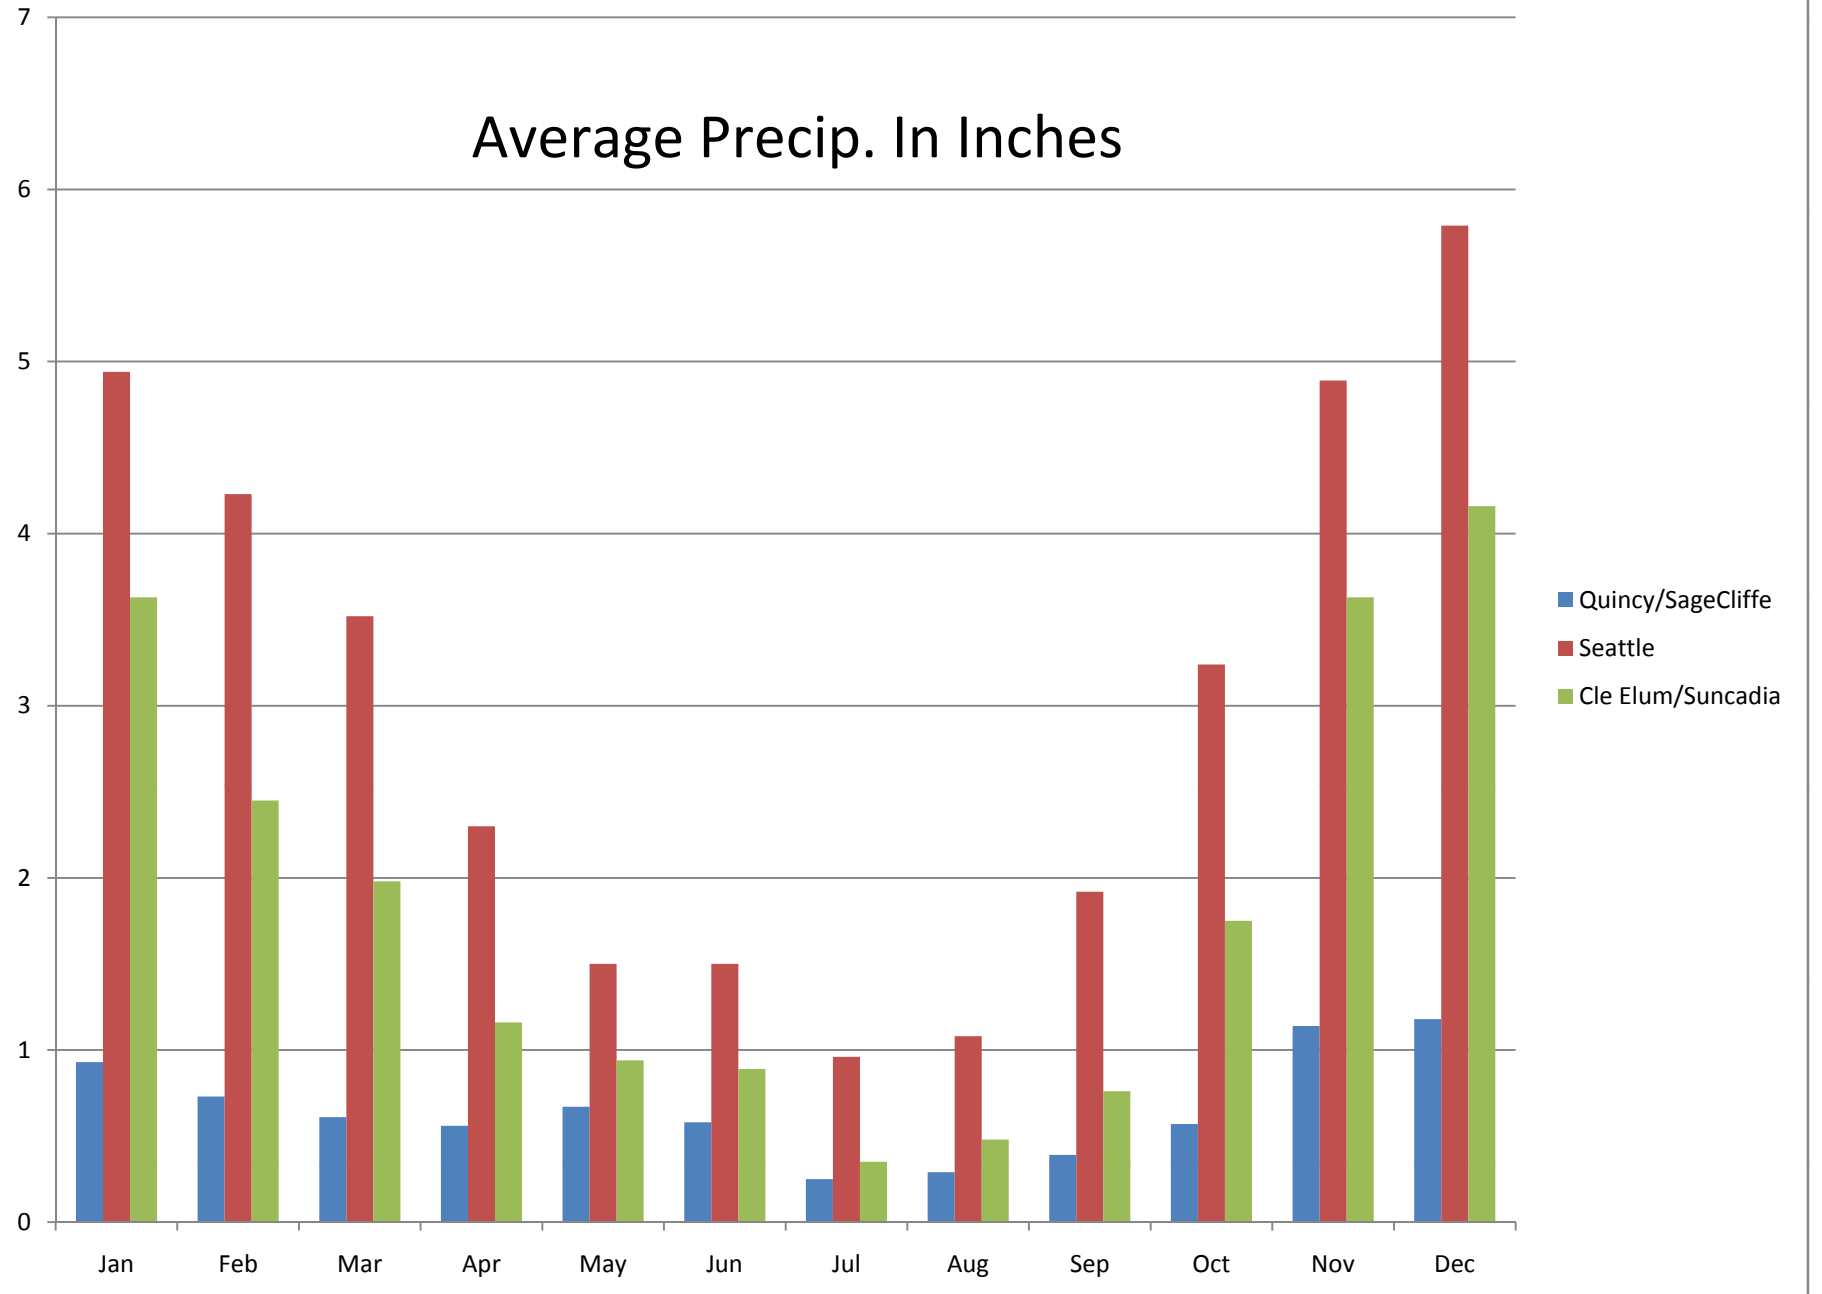

Avg. High Temp By Month

Average Low Temps By Month

Average Precip. In Inches

Avg Snowfall In Inches