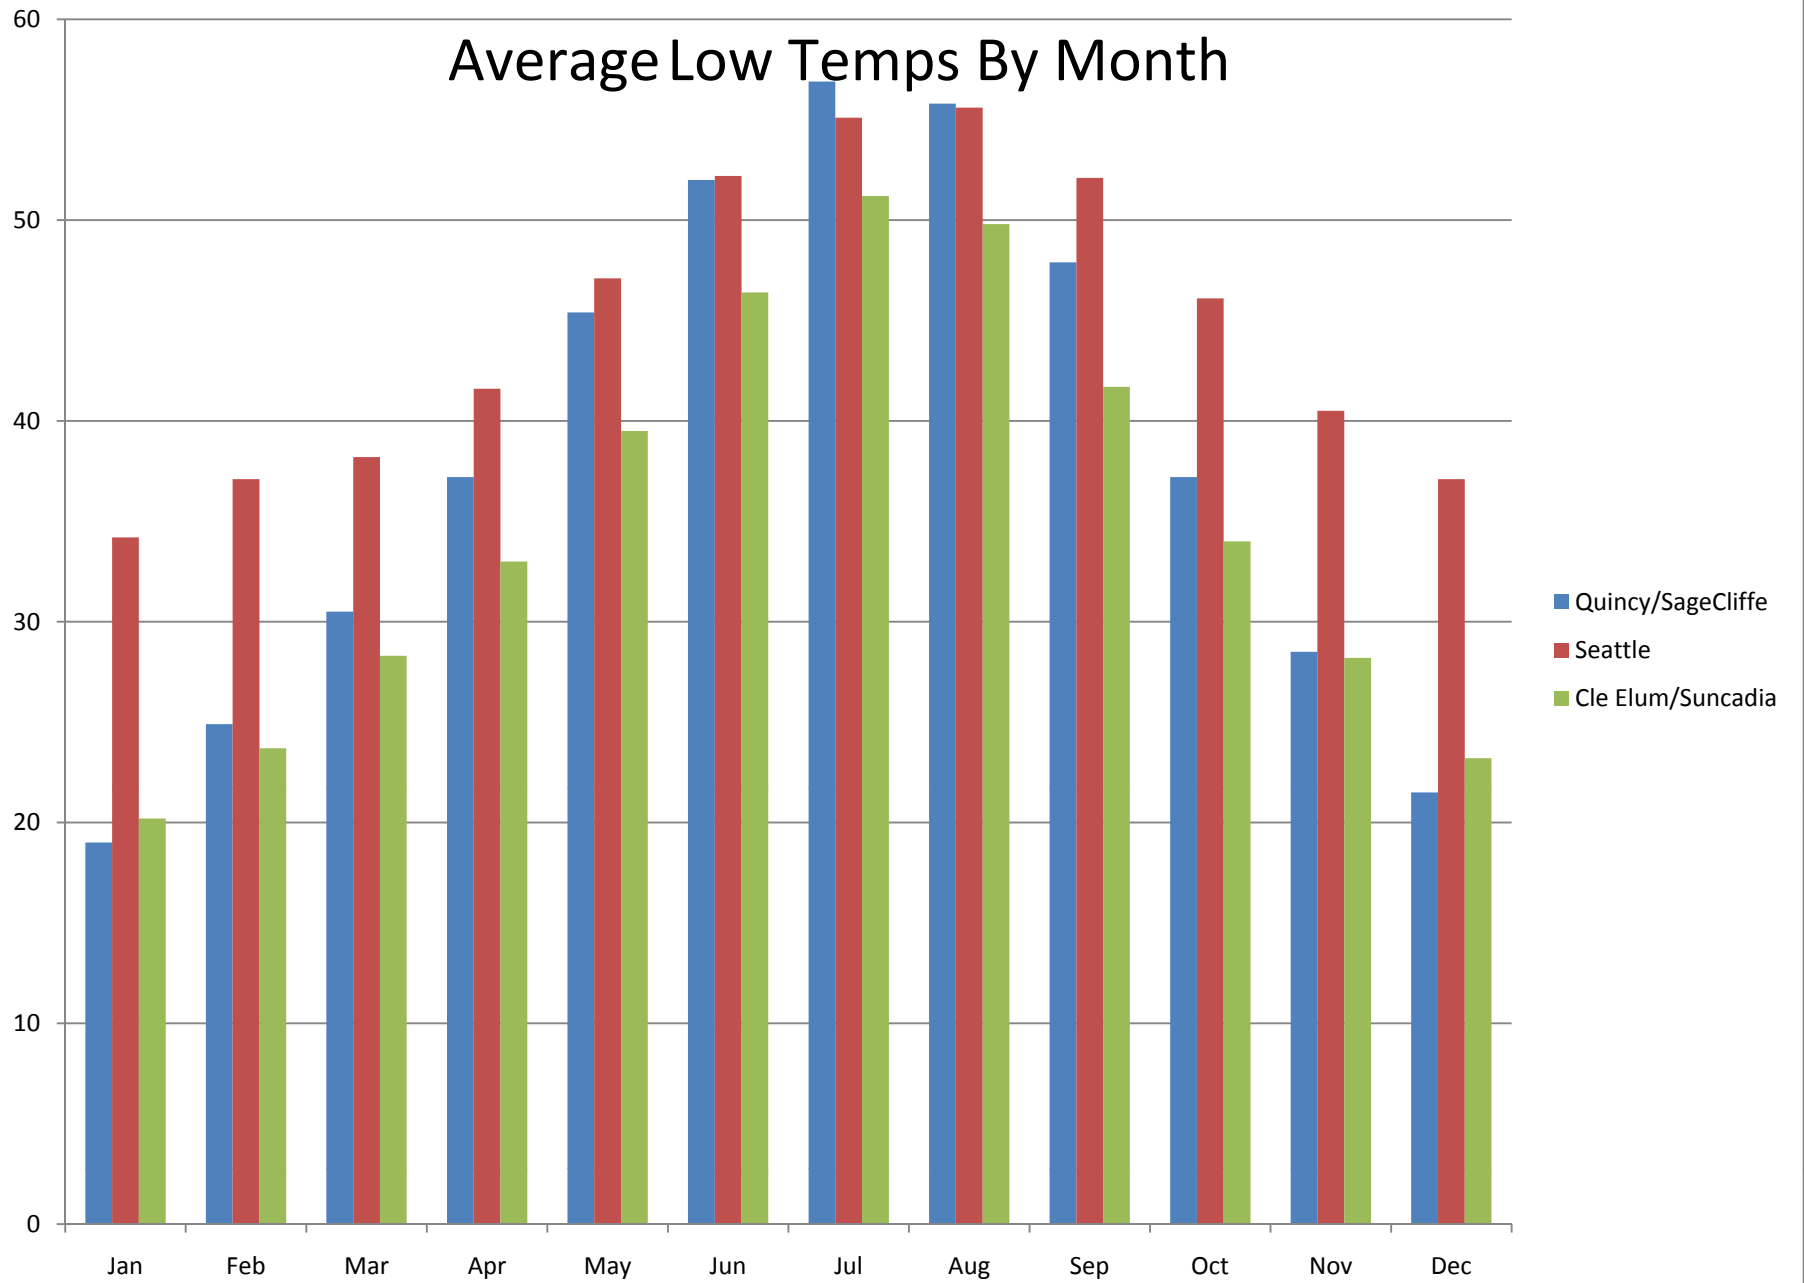

Avg. High Temp By Month

Average Low Temps By Month

Average Precip. In Inches

Avg Snowfall In Inches