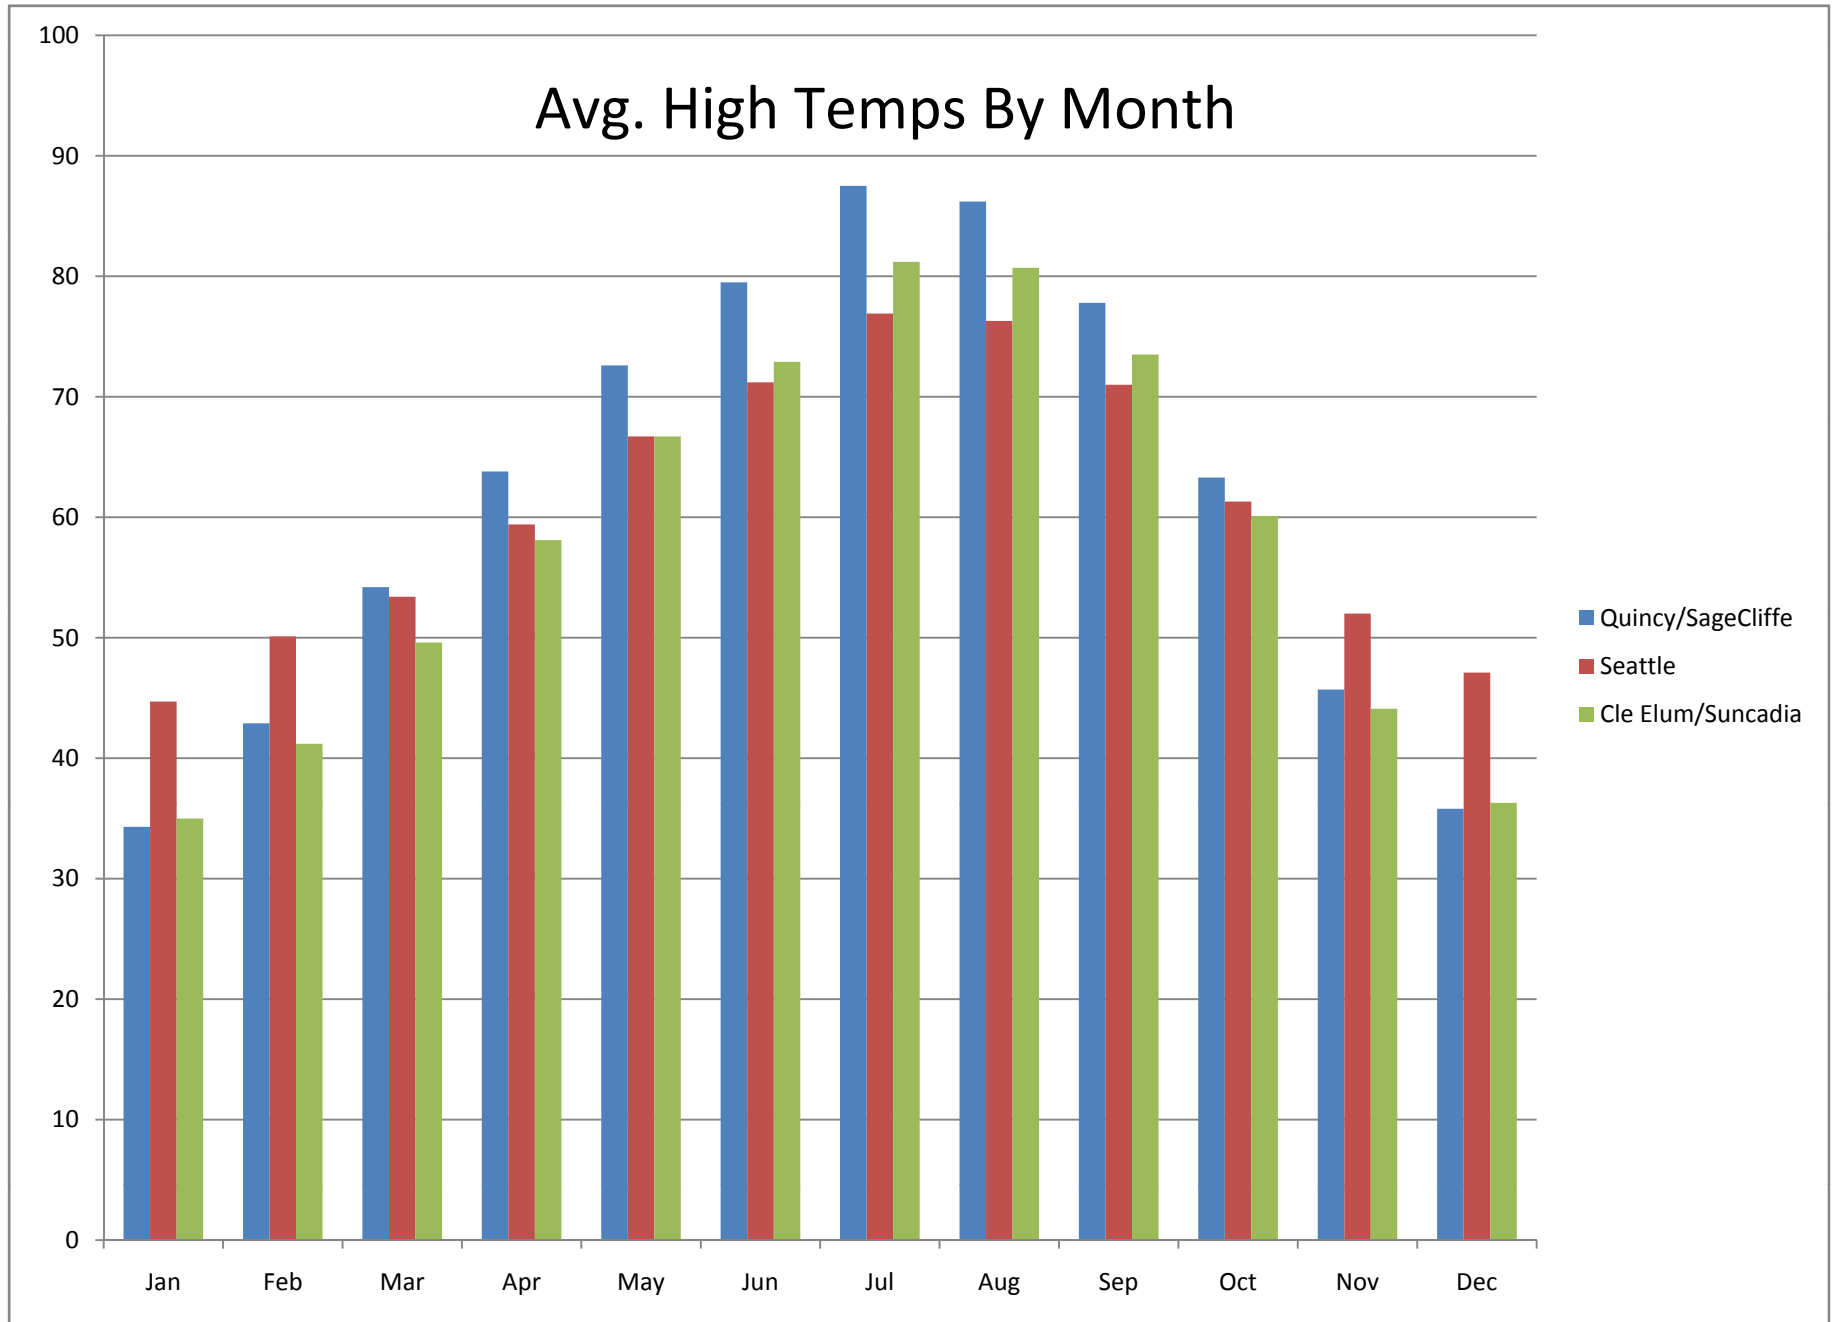

Avg. High Temp By Month

Average Low Temps By Month

Average Precip. In Inches

Avg Snowfall In Inches